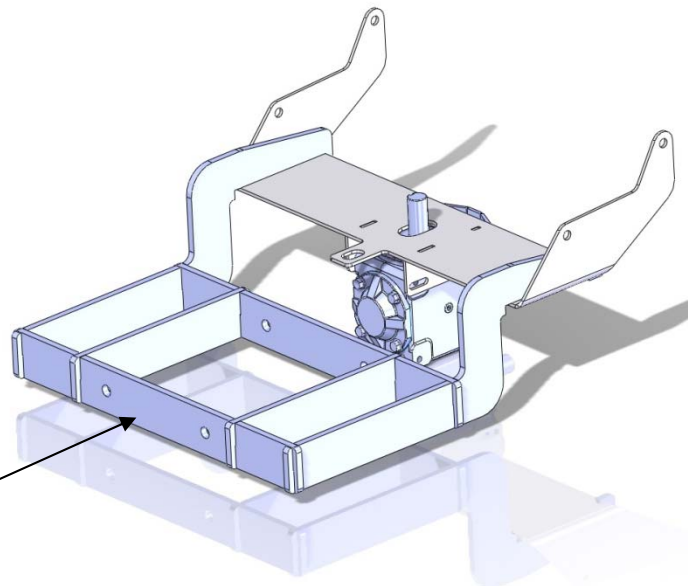

1380 Legion Road
Detroit Lakes MN 56501
800-725-7761 or 218-847-3386
www.ztrattachments.com

COUNTRY CLIPPER

REAR WEIGHT BRACKET
PART # 2010237

Weight Bracket Installation

WARNING
**DO NOT STAND
OR RIDE ON THE
WEIGHT BRACKET.**

The weight bracket assembly clips over the Gearbox Bracket as shown, using existing bolts.

Be sure Safety Sticker is in this area.
If sticker is missing or damages request
A FREE Replacement sticker with by ordering
Part # 2010253.

Add Weight as needed not to exceed 50LBS.